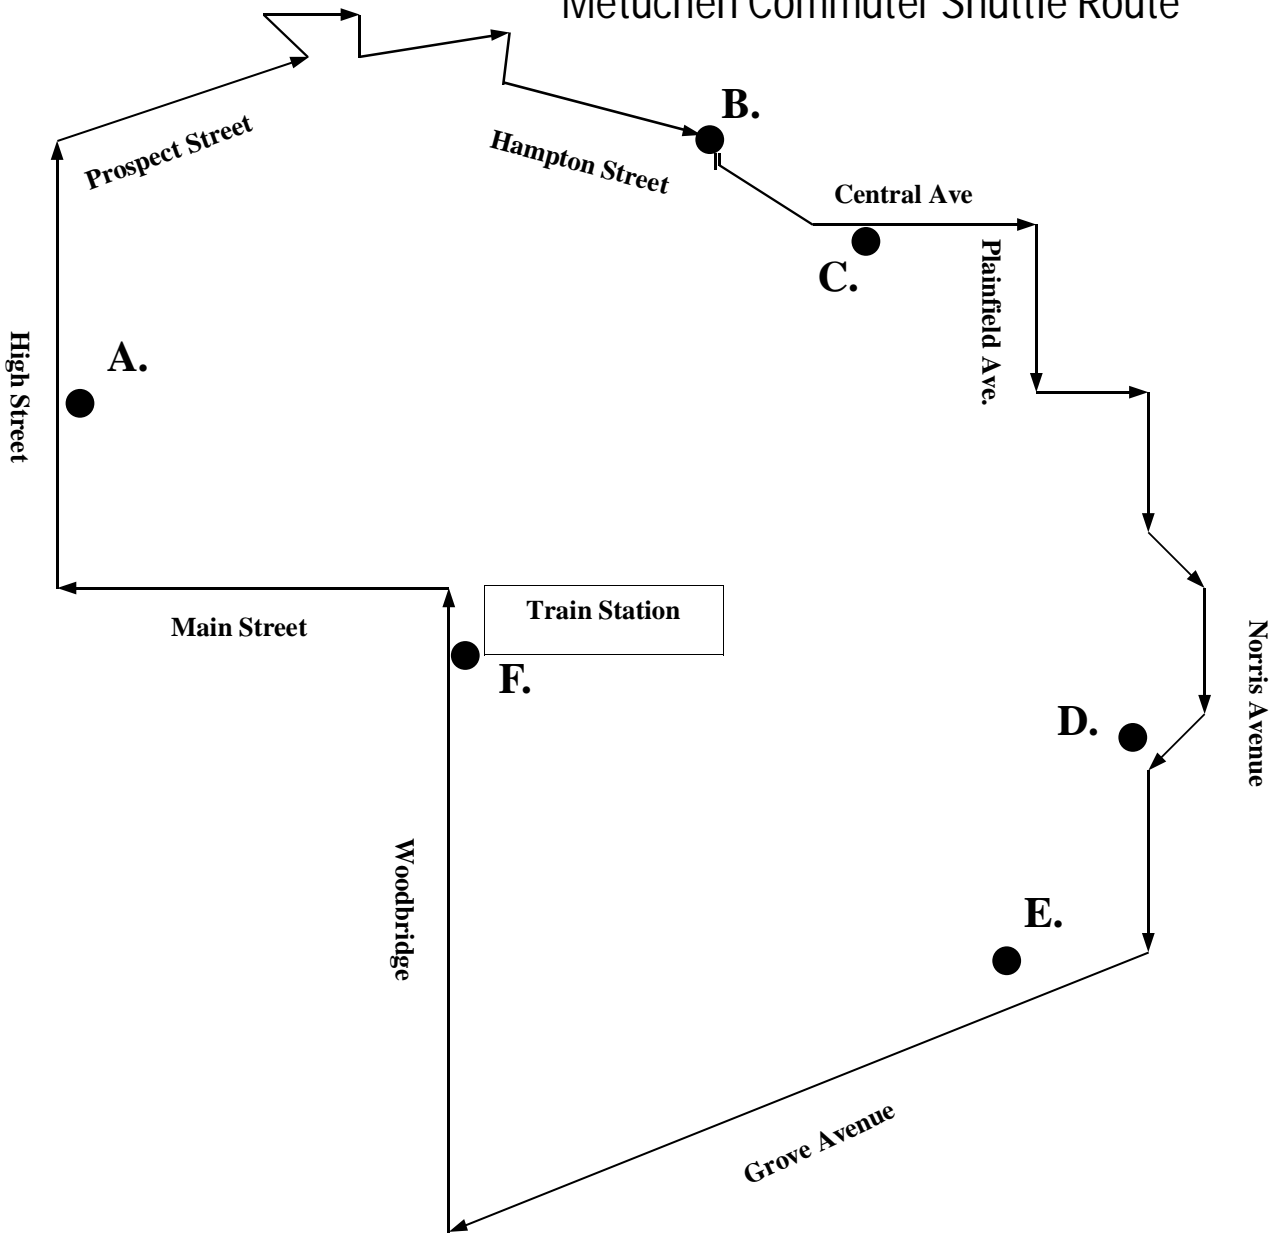

Metuchen Commuter Shuttle Route

* If you do not live close to the designated stops, flag the shuttle anywhere along this route and the shuttle will stop for you.

Questions or Comments?

Please call the Metuchen Commuter Shuttle Hotline at 732-632-8519

Rev. May 2004

Map not drawn to scale

Morning Schedule

Afternoon Schedule

A. High St. & Lake Ave.	6:06	6:50	7:24	7:57	8:30	Train Arrival	5:49	6:26	7:00	7:26	7:54	8:20
B. Durham Ave. & Hampton St.	6:10	6:54	7:28	8:01	8:34	NJ Transit Station Departure	6:00	6:36	7:10	7:36	8:04	8:30
C. Central Ave. & W. Chestnut	6:14	6:58	7:32	8:05	8:38	A High St. & Lake Ave.	6:04	6:40	7:14	7:40	8:08	8:34
D. Norris Ave. & Irving Ave.	6:18	7:02	7:36	8:09	8:42	B. Durham Ave. & Hampton St.	6:08	6:44	7:18	7:44	8:12	8:38
E. Grove Ave. & Woodside Ave.	6:24	7:08	7:42	8:15	8:46	C. Central Ave. & W. Chestnut	6:12	6:48	7:22	7:48	8:16	8:42
Train Departure	6:37	7:21	7:55	8:32	8:56	D. Norris Ave. & Irving Ave.	6:16	6:52	7:26	7:52	8:20	8:46
						E. Grove Ave. & Woodside Ave.	6:22	6:58	7:32	7:58	8:24	8:52